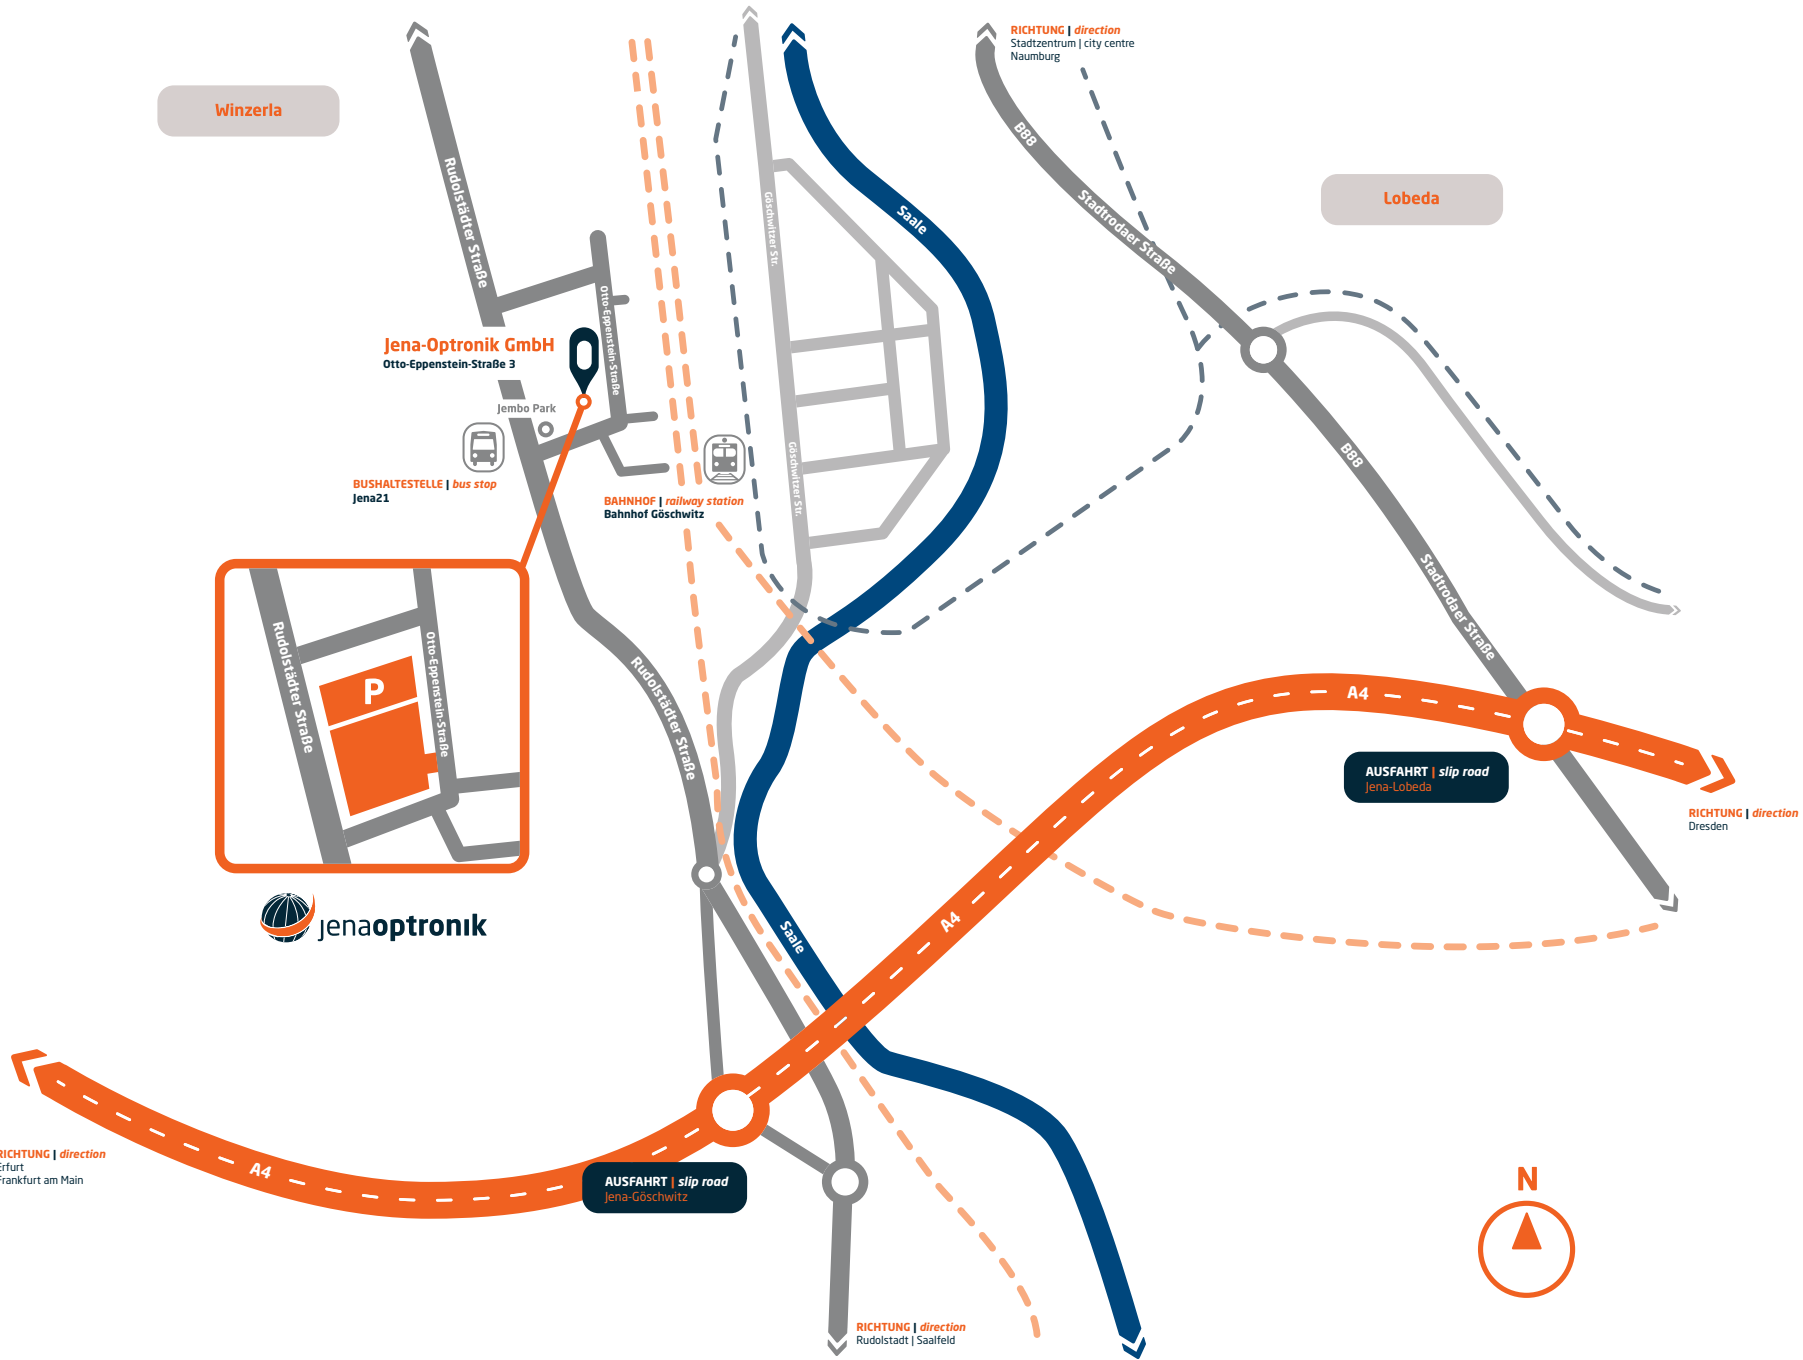

RICHTUNG | direction
Erfurt
Frankfurt am Main

AUSFAHRT | slip road
Jena-Göschwitz

RICHTUNG | direction
Rudolstadt | Saalfeld